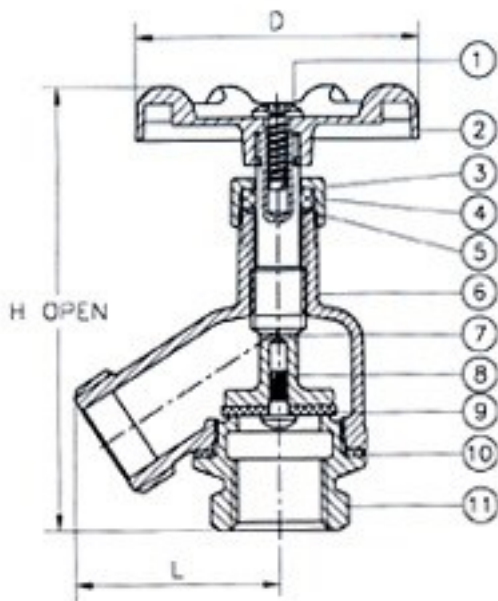

Brass Garden Valve (GV)

FEATURES

- Heavy duty brass construction
- Full flow inlet and outlet
- 3/4" male hose connection
- Available with loose key or wheel handle

DIMENSIONS

Item No.	Size	Dimension (mm)		
		L	H	D
GV-050	1/2"	44.5	112	62.5
GV-075	3/4"	44.5	112	62.5
GV-100	1"	44.5	116	62.5

MATERIAL SPECIFICATION

No.	Parts	Materials
1	Handle Bolt	Hot Rolled (SAE 1010R), Brass (ASTM-UNS B124 C37700)
2	Elipse Handle T-Handle	Zinc (Z30A)
3	Packing Nut	Brass (ASTM-UNS B16 C36000)
4	Packing	Graphite (LK 33 NAFG)
5	Washer	Stainless Steel (304)
6	Body	Brass (ASTM-UNS B584 C85710)
7	Stem	Brass (ASTM-UNS B584 C85710)
8	Seat Packing	Rubber NBR FN80 (4)
9	Seat Screw	Stainless Steel (304), Brass (ASTM-UNS B124 C37700)
10	Packing	Fibre "H"
11	Bonnet	Brass (ASTM-UNS B584 C85710)